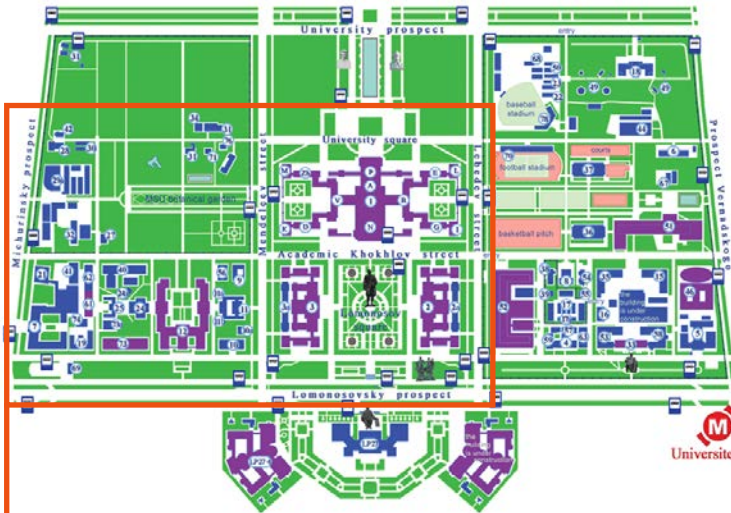

MSU Campus Scheme

Main building: lecture hall and lunches

Lectures: lecture hall 1624, section A, 16-th floor

Lunches: canteen #4, section A, 2-d floor

MSU Guest house (same building)

Section B (reception)

Section E (living area)

Welcome Party and School Dinner place